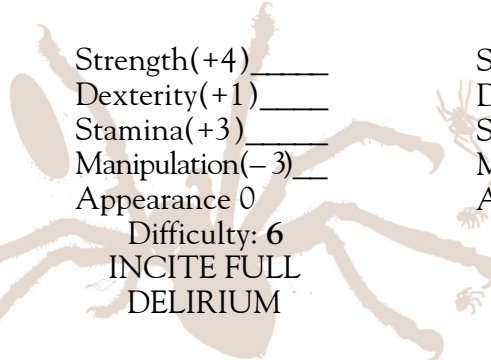

Pithus

Strength(+4) _____
Dexterity(+1) _____
Stamina(+3) _____
Manipulation(-3) _____
Appearance 0

Difficulty: 6
INCITE FULL
DELIRIUM