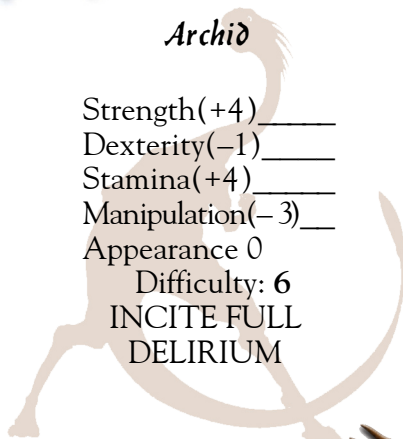

Health

Bruised _____
 Hurt -1 _____
 Injured -1 _____
 Wounded -2 _____
 Mauled -2 _____
 Crippled -5 _____
 Incapacitated _____

Rank

Willpower

Auspice Benefit

○ ○ ○ ○ ○ ○ ○ ○ ○ ○ ○ ○
 □ □ □ □ □ □ □ □ □ □ □ □

MOKOLÉ

Homid

No
Change

Difficulty: 6

Archid

Strength(+4) _____
 Dexterity(-1) _____
 Stamina(+4) _____
 Manipulation(-3) _____
 Appearance 0

Difficulty: 6
 INCITE FULL
 DELIRIUM

Suchid