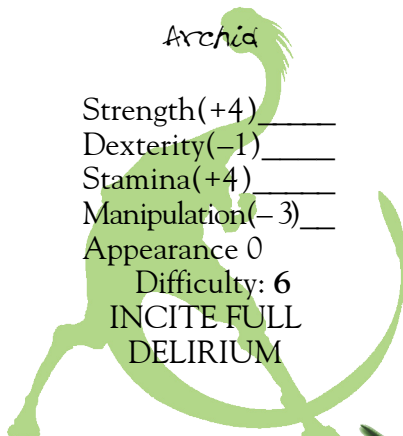

Strength(+4) _____
Dexterity(-1) _____
Stamina(+4) _____
Manipulation(-3) _____
Appearance 0

Difficulty: 6
INCITE FULL
DELIRIUM

Suchid